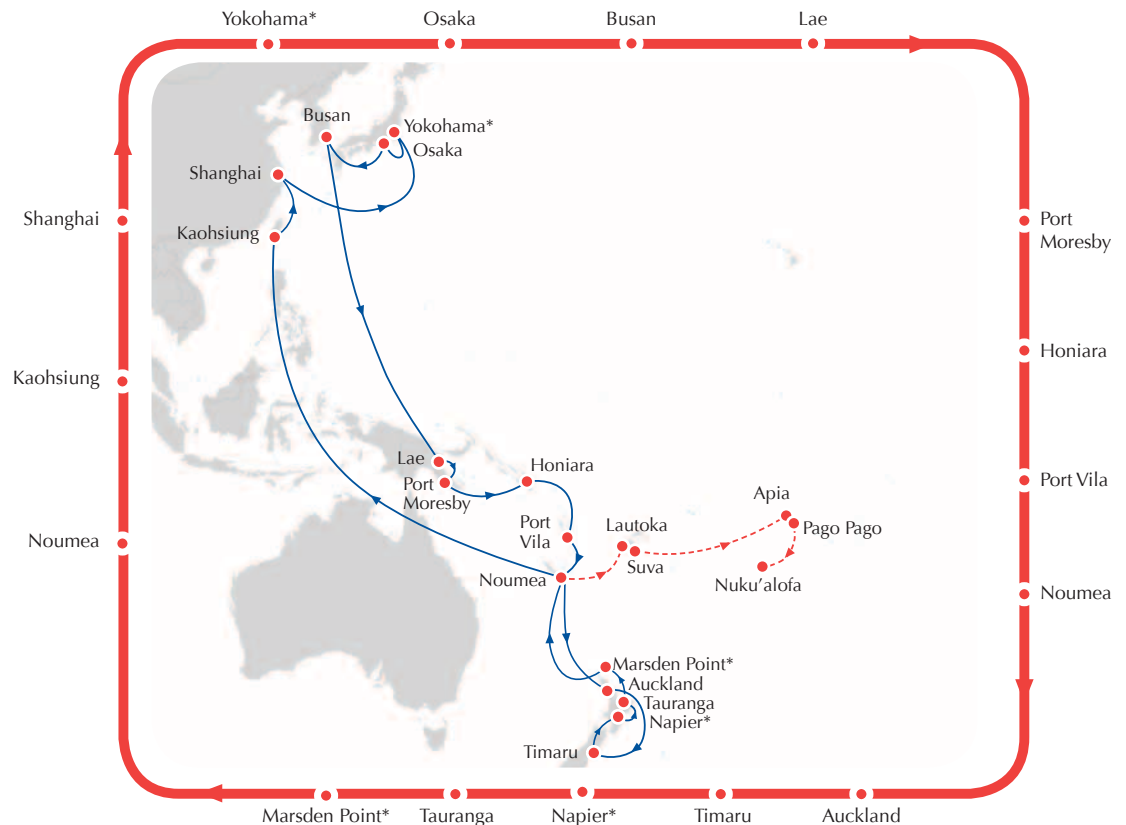

Port Coverage

Transit Times

Southbound		Northbound	
Kaohsiung	*	Marsden Point*	*
Shanghai	2	Timaru	*
Yokohama*	7	Napier*	2
Osaka	10	Tauranga	2
Busan	13	Noumea	8
Lae	21	Kaohsiung	21
Port Moresby	27	Shanghai	26
Honiara	31	Yokohama*	31
Port Vila	35	Osaka	34
Noumea	37	Busan	37
Auckland	41		
Marsden Point*	45		
Timaru	44		
Napier*	48		
Tauranga	48		

*Indicates calls on alternate voyages