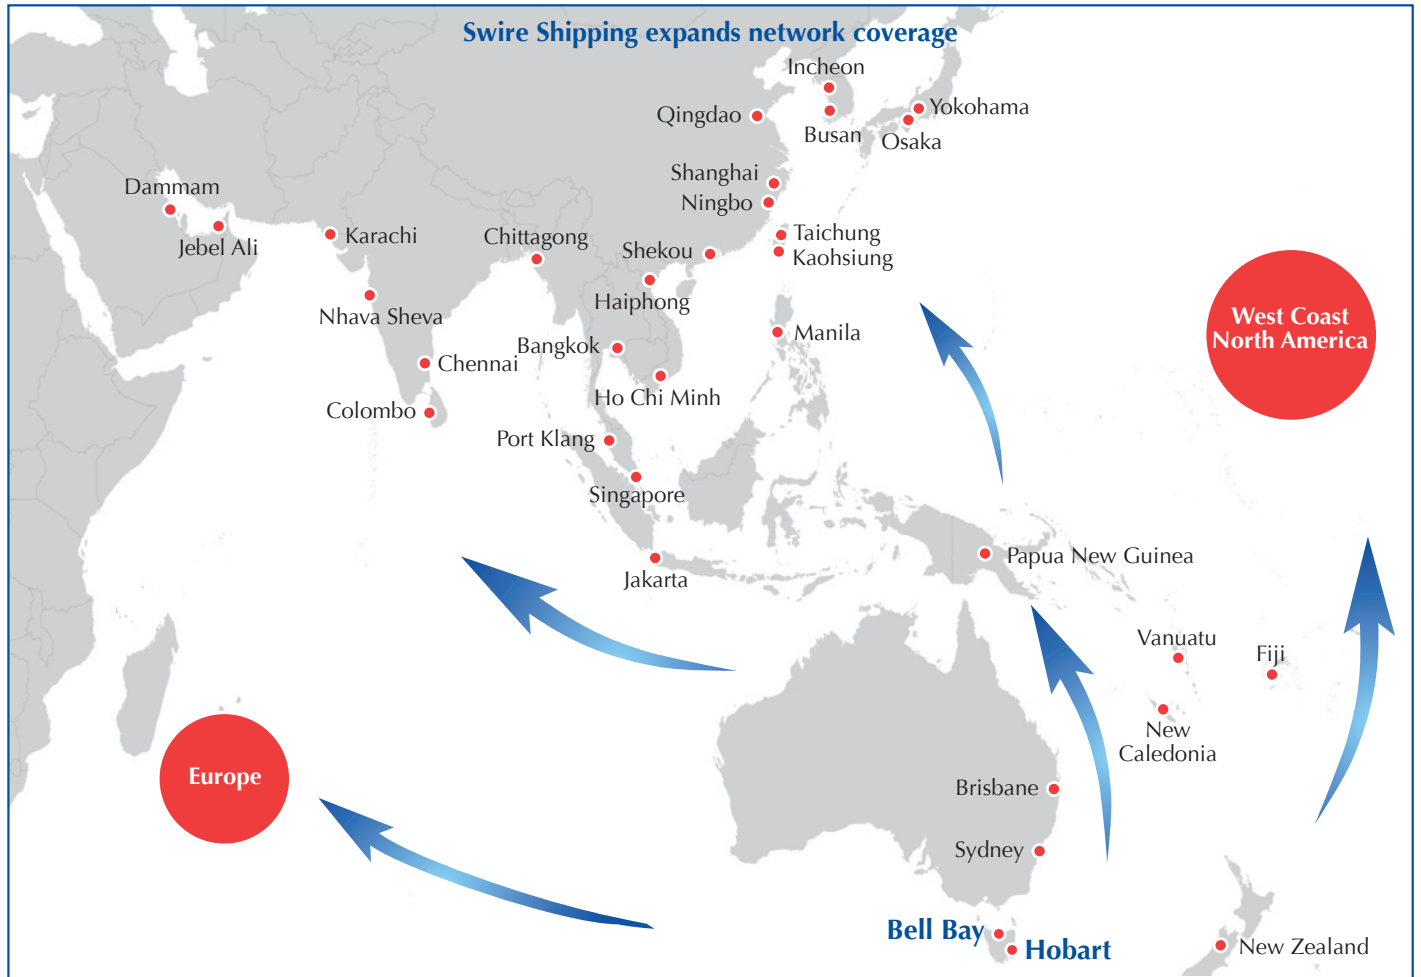

Connecting the World to Tasmania

With the introduction of direct calls to Hobart from November 2015, Swire Shipping will bring the world to Tasmania. Complementing our existing Tasmania calls into Bell Bay, the Service's 9-day frequency enables efficient global connections into Hobart via Swire Shipping's extensive network. Swire Shipping's unparalleled multipurpose liner vessels cater to our customers' shipping needs for containerised, refrigerated, hazardous, breakbulk and project cargoes.

Papua New Guinea & Solomon Islands to Hobart				
To	Port Moresby	Lae	Madang	Honiara
Hobart	24	20	16	13

North & South East Asia to Hobart							
To	Shanghai	Ningbo	Shekou	Taichung	Singapore	Port Klang	Jakarta
Hobart	37	35	29	32	37	35	31
Bell Bay	41	39	30	30	28	30	30

Connecting Tasmania to the World

With the introduction of direct calls to Hobart from November 2015, Swire Shipping will connect Hobart to the world. Complementing our existing Tasmanian network, the Service's 9-day frequency enables efficient global connections from Tasmania via Sydney and Brisbane.

Asia from Tasmania

From	Kaohsiung	Yokohama	Shanghai	Qingdao	Singapore	Port Klang	Nhava Sheva
Hobart	22	24	28	26	22	24	39
Bell Bay	21	33	36	35	37	42	54

Agency Details

AUSTRALIA

Melbourne

Swire Shipping
Level 9, 601 Bourke Street
Melbourne Vic 3000
Australia
T: +61 3 9223 2020
F: +61 3 9223 2033
E: melsales@swirecnco.com