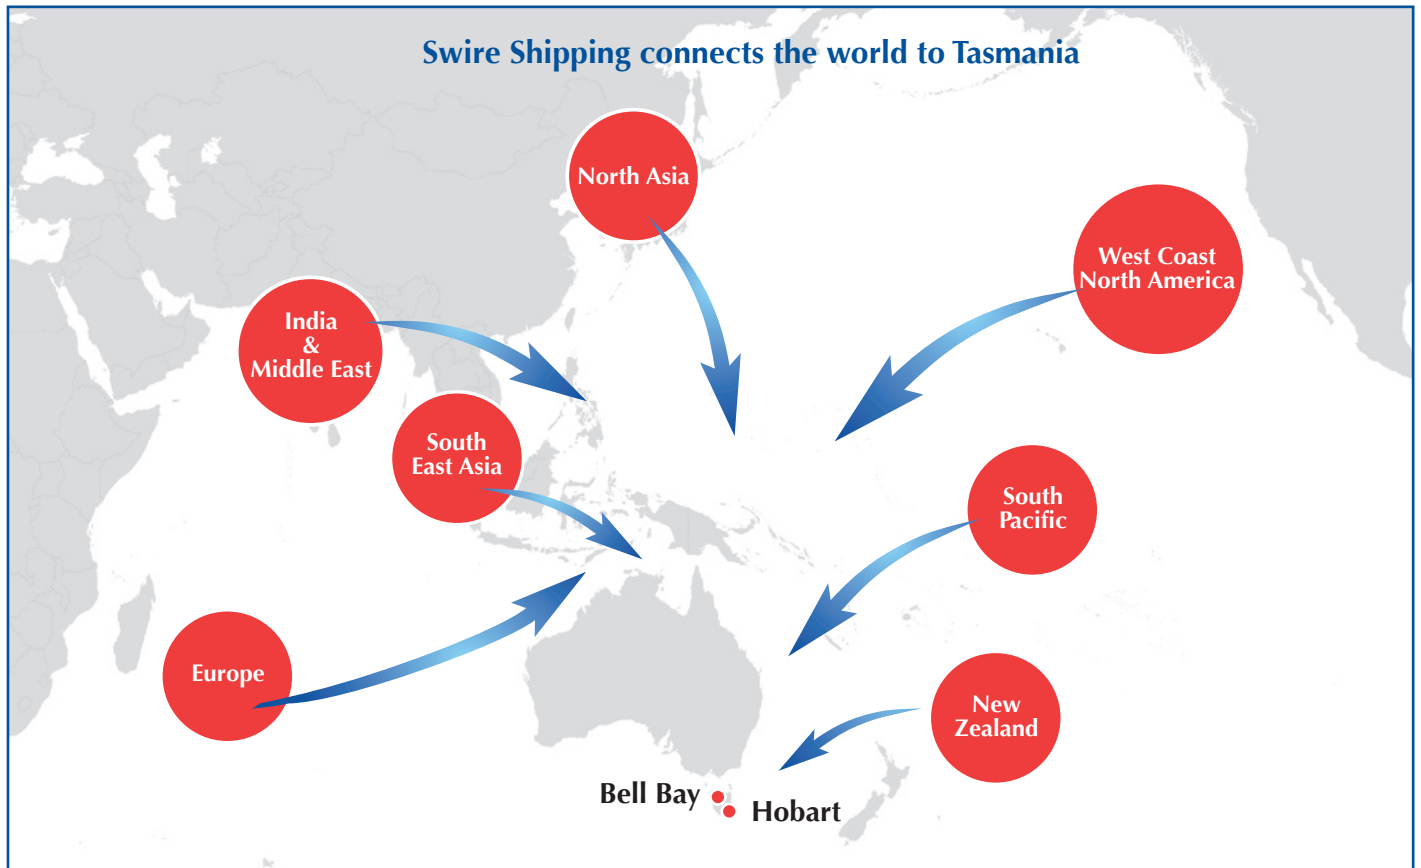

Connecting the World to Tasmania

With the introduction of direct calls to Hobart from November 2015, Swire Shipping will bring the world to Tasmania. Complementing our existing Tasmania calls into Bell Bay, the Service's 9-day frequency enables efficient global connections into Hobart via Swire Shipping's extensive network. Swire Shipping's unparalleled multipurpose liner vessels cater to our customers' shipping needs for containerised, refrigerated, hazardous, breakbulk and project cargoes.

Papua New Guinea & Solomon Islands to Hobart				
To	Port Moresby	Lae	Madang	Honiara
Hobart	24	20	16	13

North & South East Asia to Hobart							
To	Shanghai	Ningbo	Shekou	Taichung	Singapore	Port Klang	Jakarta
Hobart	37	35	29	32	37	35	31
Bell Bay	41	39	30	30	28	30	30

Connecting Tasmania to the World

With the introduction of direct calls to Hobart from November 2015, Swire Shipping will connect Hobart to the world. Complementing our existing Tasmanian network, the Service's 9-day frequency enables efficient global connections from Tasmania via Sydney and Brisbane.

Asia from Tasmania

From	Kaohsiung	Yokohama	Shanghai	Qingdao	Singapore	Port Klang	Nhava Sheva
Hobart	22	24	28	26	22	24	39
Bell Bay	21	33	36	35	37	42	54

Agency Details

AUSTRALIA

Melbourne

Swire Shipping
Level 9, 601 Bourke Street
Melbourne Vic 3000
Australia
T: +61 3 9223 2020
F: +61 3 9223 2033
E: melsales@swirecnco.com