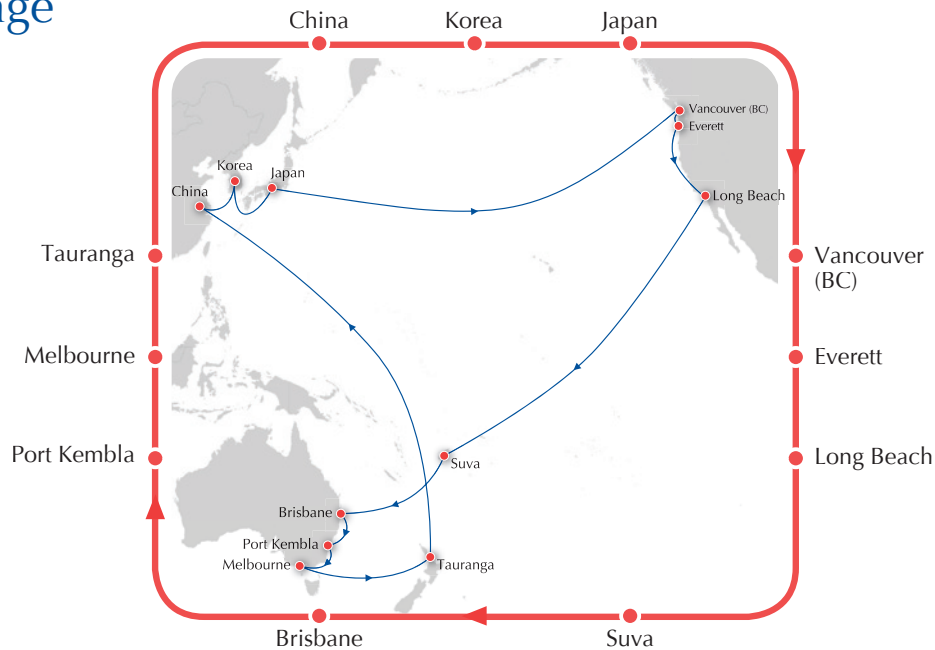

Swire Shipping's West Coast North America Service is a dedicated breakbulk liner service between key ports in Australia, New Zealand, Canada and the USA.

Service Frequency

- Direct Sailings every 45 days

Transhipments

- Connectivity to Swire Shipping's liner services for additional destinations in S.E. Asia, Pacific Islands, and Papua New Guinea

Cargoes

- Steel coil and plate
- Timber
- Pulp
- Trucks, motor homes and rolling machinery
- Yachts
- Project cargoes
- Containers (Dry & Refrigerated)
- Aluminium products

Port Coverage

Eastbound Transit Times			
	Shanghai	Busan	Yokohama
Vancouver (BC)	15	14	13
Everett	18	17	16
Long Beach	23	22	21

Northbound Transit Times				
	Brisbane	Port Kembla	Melbourne	Tauranga
Vancouver (BC)	57	52	48	40
Everett	62	57	53	45
Long Beach	67	62	58	50

Southbound Transit Times			
	Vancouver (BC)	Everett	Long Beach
Suva	23	20	13
Brisbane	28	25	18
Melbourne	33	30	23
Port Kembla	36	34	27
Tauranga	42	40	33

*Transit times are for indication only and port calls are on inducement in North Asia