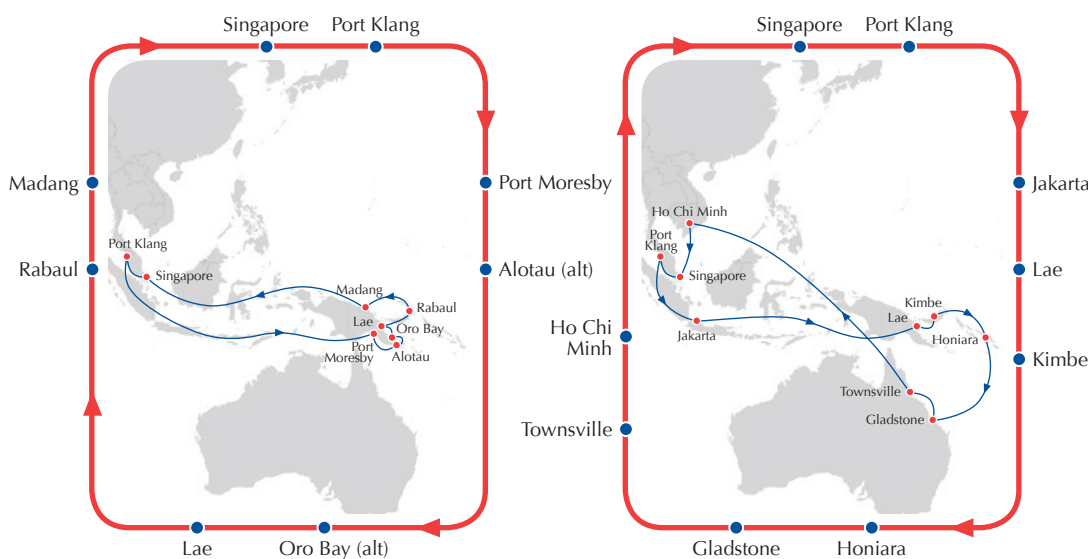

The South East Asia Service is a multi-purpose liner service connecting Southeast Asia with Papua New Guinea, the Solomon Islands and Australia. The service also offers comprehensive coverage via feeder options to/from Europe, the Americas, Africa, the Middle East, the Indian Subcontinent and Asia via Singapore.

Service Frequency

- 10 days from Southeast Asia to Lae
- 20 days to/from Southeast Asia and PNG (Port Moresby, Kimbe, Honiara, Rabaul, Oro Bay, Alotau and Madang)
- 20 days frequency to/from Southeast Asia and Australia (Gladstone and Townsville)

Port Coverage

Transit Times

Southbound	Northbound
Singapore *	Kimbe 34
Port Moresby 11	Honiara 28
Alotau 15	Port Moresby 22
Lae 18	Gladstone 21
Oro Bay 16	Townsville 18
Kimbe 23	Lae 15
Madang 25	Rabaul 11
Honiara 28	Madang 9
Gladstone 36	Singapore *
Townsville 39	

Oro Bay

Swire Shipping Agencies
Bangoho Road, PO Box 593
Popondetta
Oro Province
Papua New Guinea
T: +675 629 7330
F: +675 629 7467
E: agent.rogenl@swirecnco.com

SINGAPORE

The China Navigation Co. Pte. Ltd.
300 Beach Road #27-01 The Concourse
Singapore 199555
T: +65 6603 9400
F: +65 6603 9401
E: agency.marketing@swirecnco.com