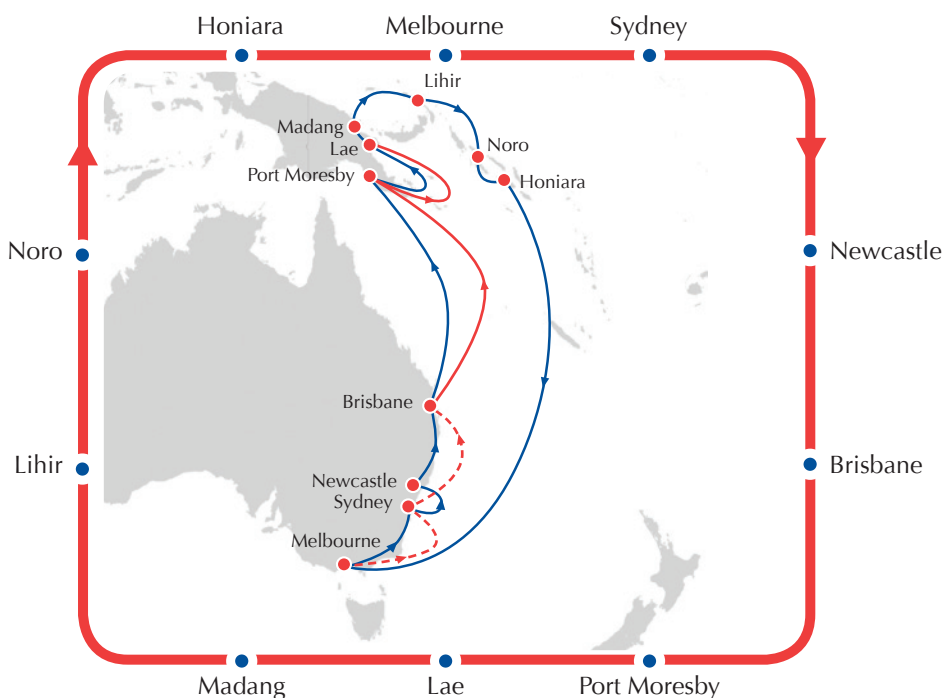

Papua New Guinea Service

Swire Shipping's Papua New Guinea (PNG) service operates three multi-purpose vessels (2 x Miho Class and 1 x Chief Class) from Australia to PNG and the Solomon Islands. This service offers frequency and capacity to meet diversified market needs with cargo receipts in Sydney, Newcastle, Melbourne and Brisbane. Experienced cargo superintendents employed in Brisbane and Lae ensure your cargo is handled smoothly and efficiently.

Service Frequency

- Weekly sailings from Australian East Coast ports to main ports Papua New Guinea
- Fortnightly calls to Honiara and monthly connections to Noro (Solomon Islands)
- Direct monthly calls to Madang with other PNG outports serviced on inducement/feeder

Cargoes

Our primary cargoes include:

- Breakbulk
- Containerised cargoes (dry and refrigerated)
- Project and heavy lift cargo
- Machinery
- Hazardous cargoes

Port Coverage

Transit Times

Northbound		Southbound	
Melbourne	*	Port Moresby	*
Sydney	*	Lae	*
Newcastle	*	Madang	*
Brisbane	*	Lihir	*
Port Moresby	5	Noro	10
Lae	9	Honiara	11
Madang	13	Melbourne	28
Lihir	18	Sydney	31
Noro	22	Newcastle	32
Honiara	23	Brisbane	35

Lae

Swire Shipping
PO Box 1822
(Slettfjord Street)
Lae, Morobe Province 411
Papua New Guinea
T: +675 472 5444
F: +675 472 6233
E: agent.laegenl@swirecnco.com

Madang

Swire Shipping
P.O. Box 266
Madang, Madang Province
Papua New Guinea
T: +675 422 2225
F: +675 422 2362
E: agent.madgenl@swirecnco.com