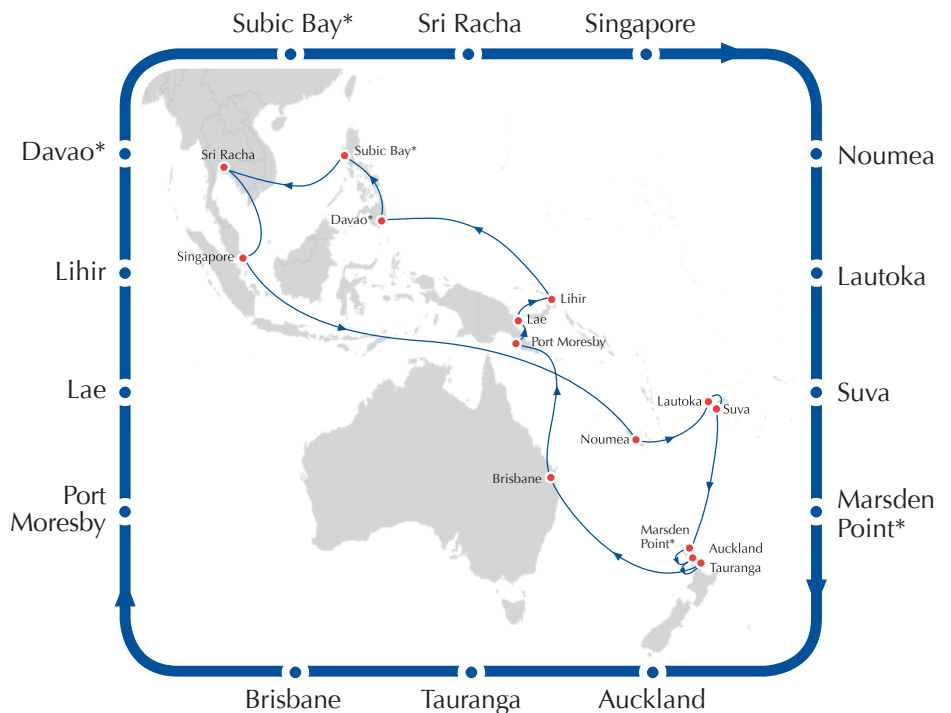

The East South East Asia Service is a multi-purpose liner service which provides a bi-monthly comprehensive direct port coverage from East and Southeast Asia to Australia, the South Pacific and New Zealand regions, with transshipment throughout China, Europe and the Indian subcontinent.

Service Frequency

Two sailings per month to and from East Southeast Asia, the South Pacific, New Zealand and Australia.

Cargoes

Our primary cargoes include:

- Breakbulk
- Containerised cargoes (dry and refrigerated)
- Project and heavy lift cargo
- Machinery
- Hazardous cargoes

Port Coverage

Transit Times

Northbound		Southbound	
Marsden Point *	Sri Racha *		
Auckland *	Singapore *		
Tauranga *	Noumea	14	
Brisbane	Lautoka	17	
Port Moresby	Suva	16	
Lae	Marsden Point	23	
Davao	Auckland	25	
Subic Bay	Tauranga	26	
Sri Racha			
Singapore			

*Indicates calls on alternate voyages

AUSTRALIA Darwin

Swire Shipping
GPO Box 35807, Winnellie NT 0821
(1626 Coonawarra Road Winnellie NT 0820)
Australia
T: +61 8 8984 3893
F: +61 8 8984 4845
E: ssadrw@swirecnco.com