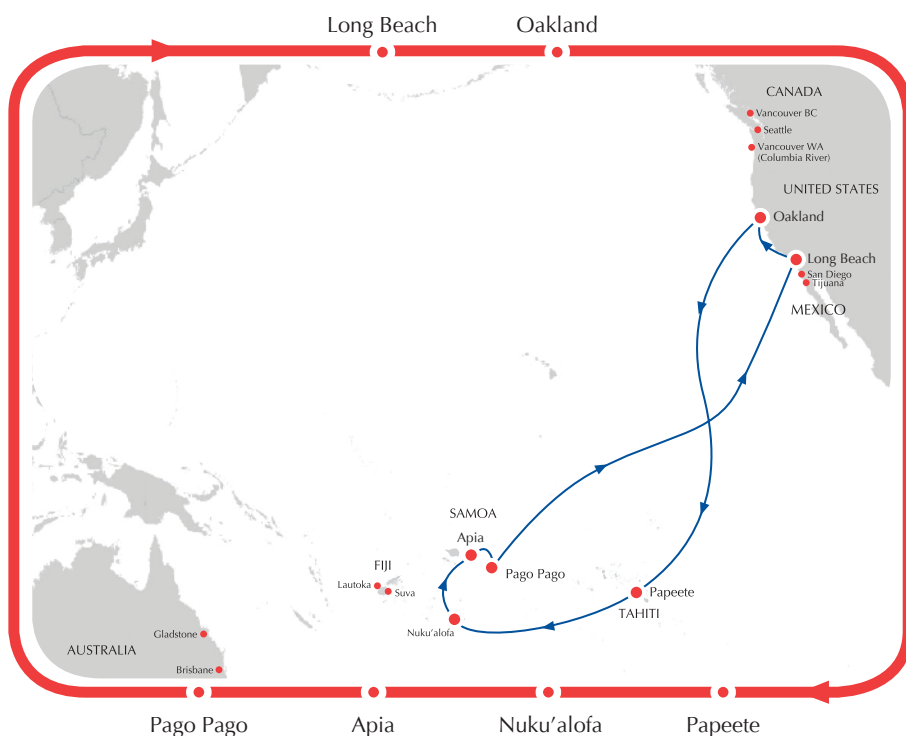

## Polynesia Line Service

Polynesia Line is owned by The China Navigation Company Pte Ltd (“CNCo”), the deep sea shipping arm of the Swire group, who have been a proud and committed shareholder in the Line for the last 34 years. It is a sound and well run shipping service with a strong and loyal customer base and a long pedigree of serving the South Pacific. As such Polynesia Line is the premiere shipping network from the US to the Pacific Islands, offering a fortnightly service from Long Beach and Oakland to Tahiti, Tonga, Samoa and American Samoa and the wider Pacific.

### DIRECT PORT CALLS:

- Long Beach
- Oakland
- Papeete
- Apia
- Pago Pago

Southbound Transit Times				
Arrives/Departs	Papeete	Nuku'alofa	Apia	Pago Pago
Long Beach	11	15	17	18
Oakland	9	13	15	16

Northbound Transit Times		
Arrives/Departs	Long Beach	Oakland
Papeete	20	22
Nuku'alofa	16	18
Apia	14	16
Pago Pago	11	13

# Service Network

Polynesia Line, established in 1967, was initially developed around the tuna business out of Pago Pago in American Samoa. Over the intervening years the business has grown and now Polynesia Line provides one of the most comprehensive ocean transportation services between US West Coast and Tahiti, American Samoa, Western Samoa and the wider Pacific Islands, including Micronesia. The Company operates a fortnightly frequency with direct ports of call in Long Beach, Oakland, Papeete, Apia and Pago Pago. Feeder service between Hawaii and California and Washington state and California.

#### RECEIVING FOR LCL CARGO

**Long Beach**  
American Logistics International  
24700 S. Main Street, Carson, CA 90745  
Tel: (310) 834-2245