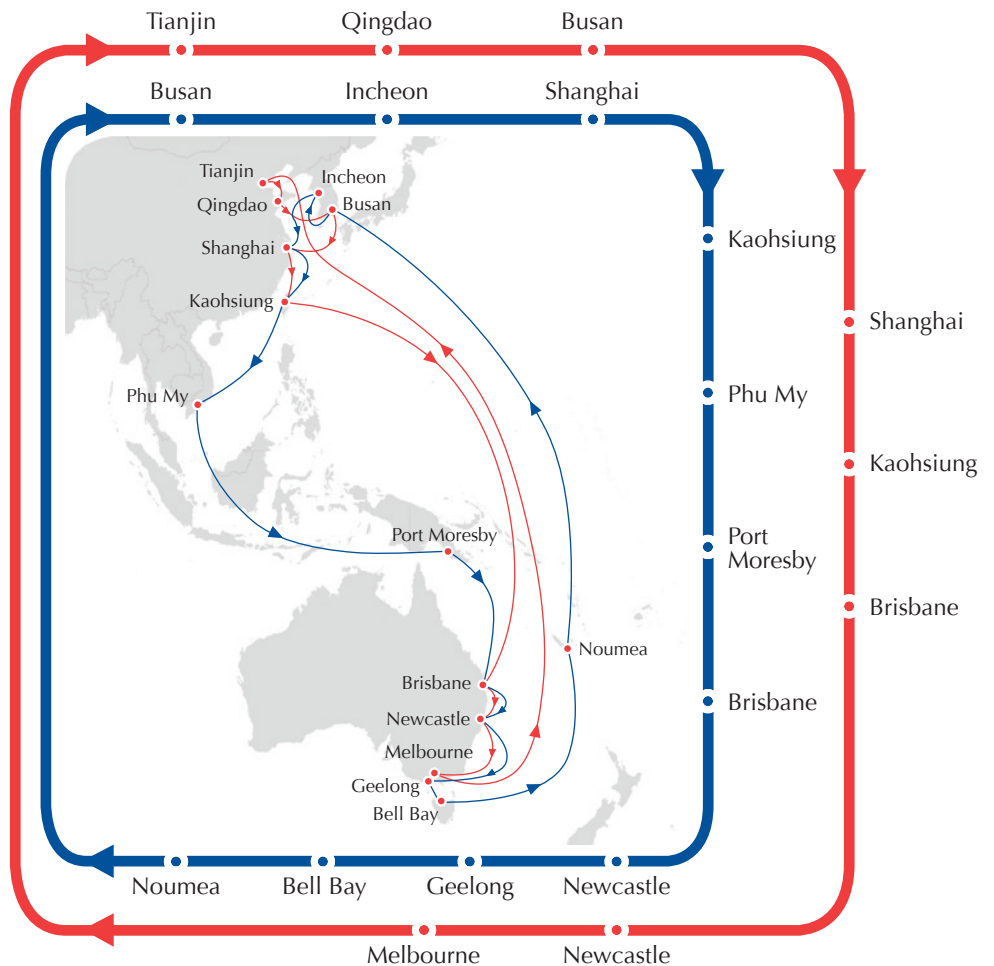

Swire Shipping operates a monthly liner service connecting both North Asia and South East Asia with the Pacific Region and Australasia. Swire Shipping has a strong track record serving regional markets and has tailored this service to meet the needs to our importers and exporters.

- Swire Shipping S-Class New Generation 31,000 mt MPP Vessels deployed into the service
- Heavy lift capability up to 200 mt ideal for heavy lift project cargo
- Flexible stowage accepting cargo up to 32 m length under-deck and up to 8 m in height, on deck cargo acceptance up to 70 m
- Monthly liner service
- Key cargo types – Project cargo, general breakbulk and containers
- Swire Shipping provides direct access between Asia, the Pacific and Australasia
- Via the Swire Shipping network a gateway will be provided to all corners of the globe
- Local office and extensive regional network

Port Coverage

Transit Times			
Southbound		Northbound	
Busan	*	Bell Bay	*
Incheon	3	Melbourne	3
Shanghai	7	Noumea	6
Kaohsiung	12	Kaohsiung	13
Phu My	17	Busan	21
Port Moresby	26	Incheon	23
Brisbane	32	Shanghai	28
Newcastle	36		
Geelong	39		
Bell Bay	43		
Melbourne	46		